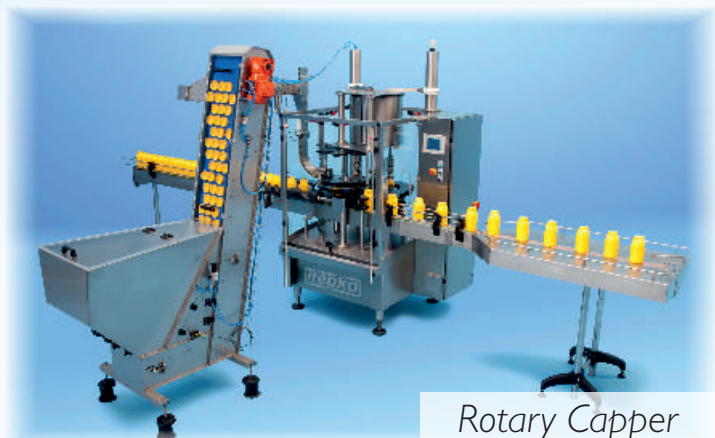

Make your bottles sorted, cleaned, filled, packed and palletized ready for shipment on
TREPKO COMPLETE PACKAGING LINE FOR BOTTLES

3000 series
bottle filling machines
rinsers-fillers-cappers

+

700 series
end of line solutions

Bottle Unscrambler

Shrink wrapper

Rinser and Level Filler

Wrap around packer

Rotary Capper

Palletiser

Stop wasting your time visiting separate companies for each area of need. TREPKO will help you to save money bringing complete turnkey project in the field of bottle filling solutions.