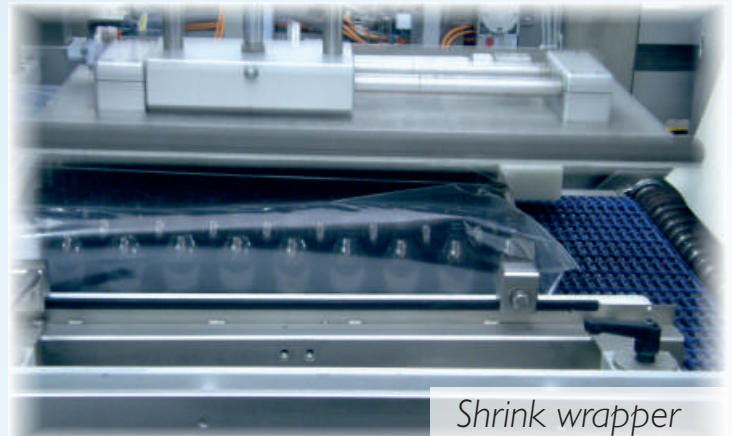

Make your bottles sorted, cleaned, filled, packed and palletized ready for shipment on
TREPKO COMPLETE PACKAGING LINE FOR BOTTLES

3000 series
bottle filling machines
rinsers-fillers-cappers

+

700 series
end of line solutions

Bottle Unscrambler

Shrink wrapper

Rinser and Level Filler

Wrap around packer

Rotary Capper

Palletiser

Stop wasting your time visiting separate companies for each area of need. TREPKO will help you to save money bringing complete turnkey project in the field of bottle filling solutions.